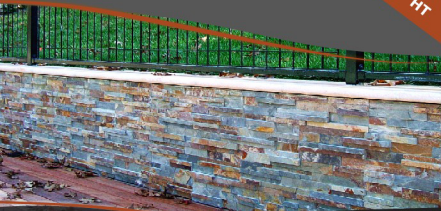

TECHNOLIVING
NATURAL STONE

HW

highland white

TECHNO LIVING
NATURAL STONE

obklady z přírodního kameňa

highland terracotta

highland sirocco

HCh

highland charcoal

TECHNOLIVING
NATURAL STONE

obklady z přírodního kameňa

bretagne terracotta

A photograph of a modern interior space. The wall is covered in a stone tile pattern. Large windows with wooden frames offer a view of an outdoor dining area with a table and chairs. A red sofa is visible in the foreground.