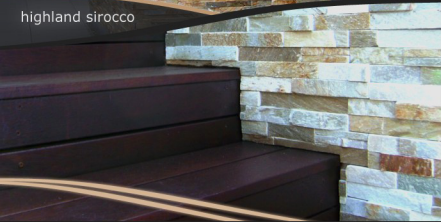

TECHNOLIVING
NATURAL STONE

HW

highland white

TECHNO LIVING
NATURAL STONE

obklady z přírodního kameňa

highland terracotta

highland sirocco

HCh

highland charcoal

TECHNOLIVING
NATURAL STONE

obklady z přírodního kameňa

bretagne terracotta

A photograph of a modern interior space. The wall is covered in a stone tile pattern. Large windows with wooden frames offer a view of an outdoor dining area with a table and chairs. A red sofa is visible in the foreground.